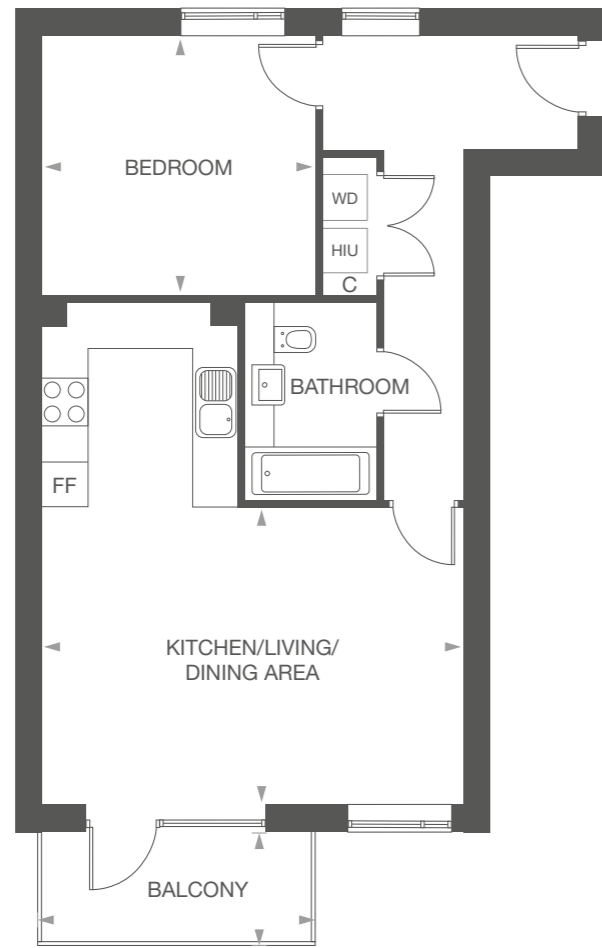

ONE BEDROOM APARTMENT

TWO BEDROOM APARTMENT

Apartment 145 & 153

	METRIC	IMPERIAL
KITCHEN/LIVING/ DINING AREA	3.92m x 5.58m	12'10" x 18'4"
BEDROOM	3.43m x 3.63m	11'3" x 11'11"
BALCONY	1.48m x 3.67m	4'10" x 12'0"
GROSS INTERNAL AREA	58.92 m ²	634 ft ²

SECOND FLOOR

FIRST FLOOR

C – Cupboard FF – Fridge Freezer HIU – Heating Interface Unit WD – Washer Dryer

Apartment 147

	METRIC	IMPERIAL
KITCHEN/LIVING/ DINING AREA	7.22m x 3.75m	23'8" x 12'4"
BEDROOM 1	2.81m x 4.30m	9'3" x 14'1"
BEDROOM 2	3.14m x 2.40m	10'4" x 7'10"
BALCONY	1.50m x 3.61m	4'11" x 11'10"
GROSS INTERNAL AREA	66.17 m ²	712 ft ²

FIRST FLOOR

C – Cupboard FF – Fridge Freezer HIU – Heating Interface Unit WD – Washer Dryer