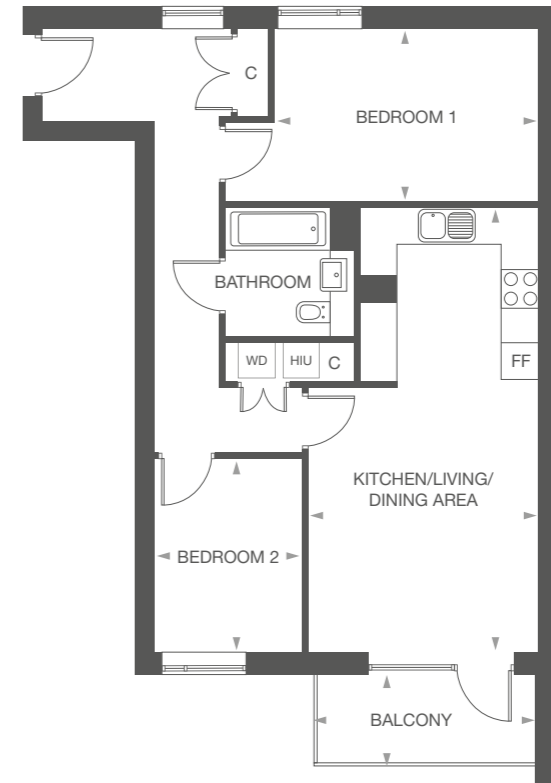

ONE BEDROOM APARTMENT

TWO BEDROOM APARTMENT

Apartment 145 & 153

	METRIC	IMPERIAL
KITCHEN/LIVING/ DINING AREA	3.92m x 5.58m	12'10" x 18'4"
BEDROOM	3.43m x 3.63m	11'3" x 11'11"
BALCONY	1.48m x 3.67m	4'10" x 12'0"
GROSS INTERNAL AREA	58.92 m ²	634 ft ²

SECOND FLOOR

FIRST FLOOR

C – Cupboard FF – Fridge Freezer HIU – Heating Interface Unit WD – Washer Dryer

Apartment 147

	METRIC	IMPERIAL
KITCHEN/LIVING/ DINING AREA	7.22m x 3.75m	23'8" x 12'4"
BEDROOM 1	2.81m x 4.30m	9'3" x 14'1"
BEDROOM 2	3.14m x 2.40m	10'4" x 7'10"
BALCONY	1.50m x 3.61m	4'11" x 11'10"
GROSS INTERNAL AREA	66.17 m ²	712 ft ²

FIRST FLOOR

C – Cupboard FF – Fridge Freezer HIU – Heating Interface Unit WD – Washer Dryer