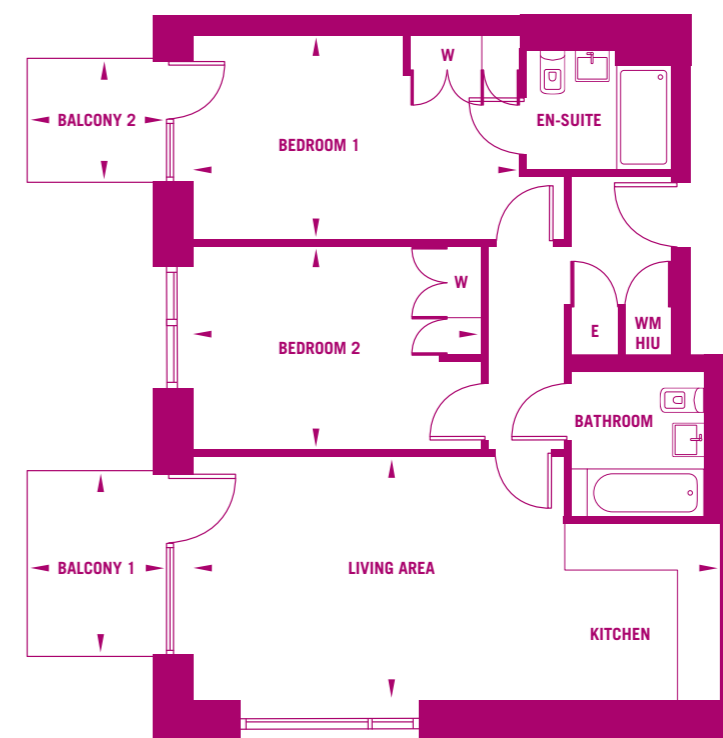

TYPE Nº **12**  
2 BEDROOM

APT 99  
FLOOR 0

**DIMENSIONS**

LIVING AREA / KITCHEN	7.8 x 3.6m
BEDROOM 1	4.8 x 3.0m
BEDROOM 2	4.2 x 2.9m
TERRACE 1	2.8 x 10.4m
TERRACE 2	13.1 x 2.8m
<b>GROSS INTERNAL AREA</b>	<b>75.0sqm</b>

WM WASHING MACHINE HIU HEAT INTERFACE UNIT  
W WARDROBE E ELECTRIC CUPBOARD

TYPE Nº **13**  
2 BEDROOM

APT 100 106 114 122 130  
FLOOR 0 1 2 3 4

**DIMENSIONS**

LIVING AREA / KITCHEN	7.8 x 3.6m
BEDROOM 1	4.8 x 3.0m
BEDROOM 2	4.3 x 2.9m
BALCONY 1	2.0 x 2.65m
BALCONY 2	2.0 x 1.7m
<b>GROSS INTERNAL AREA</b>	<b>75.0sqm</b>

WM WASHING MACHINE HIU HEAT INTERFACE UNIT  
W WARDROBE E ELECTRIC CUPBOARD