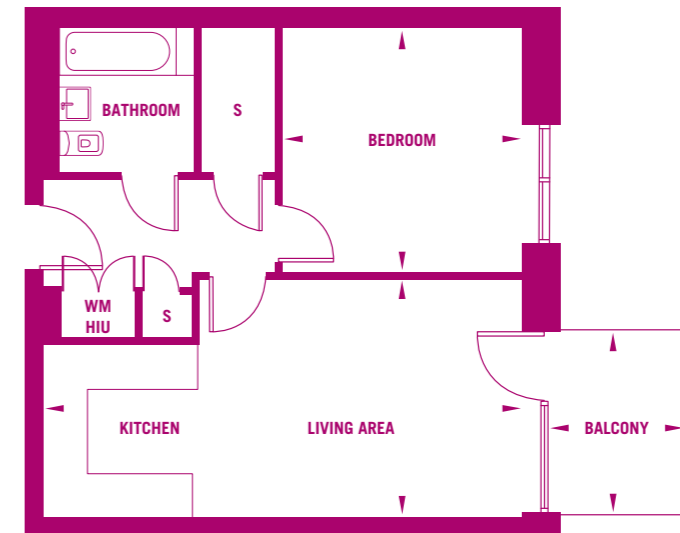

TYPE Nº  
**02**  
1 BEDROOM

APT	101	107	115	123	131
FLOOR	0	1	2	3	4

**DIMENSIONS**

LIVING AREA / KITCHEN	7.0 x 3.8m
BEDROOM	3.6 x 3.3m
BALCONY	2.0 x 2.65m
<b>GROSS INTERNAL AREA</b>	<b>52.0sqm</b>

WM WASHING MACHINE HIU HEAT INTERFACE UNIT  
S STORE

TYPE Nº  
**03**  
1 BEDROOM

APT A	104	112	120	128
APT B	103	111	119	127
FLOOR	1	2	3	4

**DIMENSIONS**

LIVING AREA / KITCHEN	7.0 x 3.5m
BEDROOM	3.5 x 3.6m
BALCONY	2.0 x 2.65m
<b>GROSS INTERNAL AREA</b>	<b>52.0sqm</b>

WM WASHING MACHINE HIU HEAT INTERFACE UNIT  
S STORE