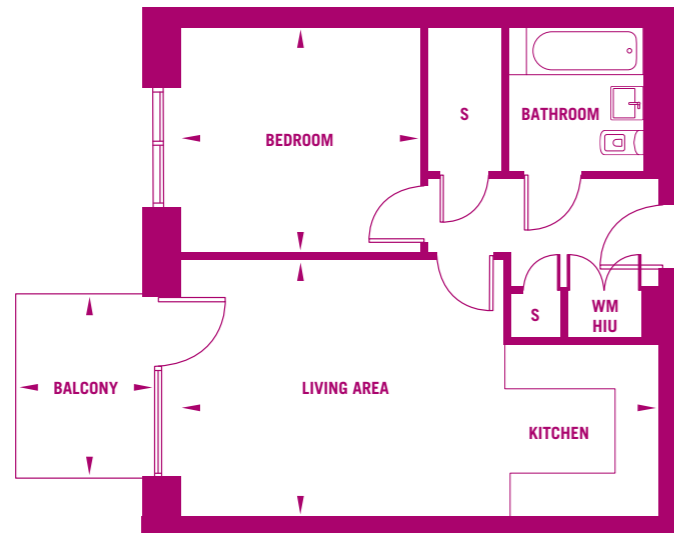

TYPE Nº  
**02**  
1 BEDROOM

APT	101	107	115	123	131
FLOOR	0	1	2	3	4

**DIMENSIONS**

LIVING AREA / KITCHEN	7.0 x 3.8m
BEDROOM	3.6 x 3.3m
BALCONY	2.0 x 2.65m
<b>GROSS INTERNAL AREA</b>	<b>52.0sqm</b>

WM WASHING MACHINE HIU HEAT INTERFACE UNIT  
S STORE

TYPE Nº  
**03**  
1 BEDROOM

APT A	104	112	120	128
APT B	103	111	119	127
FLOOR	1	2	3	4

**DIMENSIONS**

LIVING AREA / KITCHEN	7.0 x 3.5m
BEDROOM	3.5 x 3.6m
BALCONY	2.0 x 2.65m
<b>GROSS INTERNAL AREA</b>	<b>52.0sqm</b>

WM WASHING MACHINE HIU HEAT INTERFACE UNIT  
S STORE