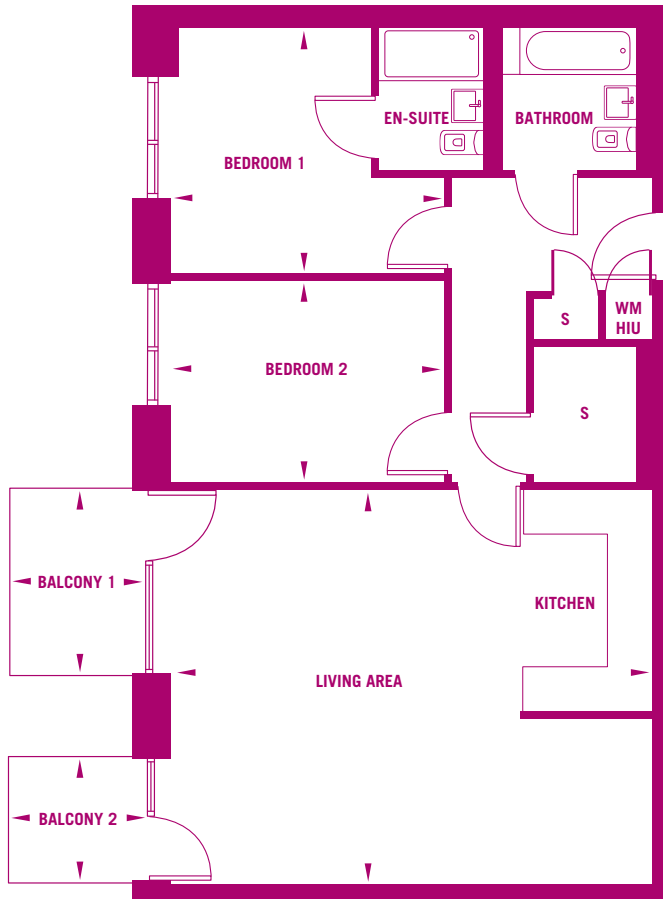

TYPE Nº **14**

2 BEDROOM

APT	102	108	116	124	132
FLOOR	0	1	2	3	4

DIMENSIONS

LIVING AREA / KITCHEN	7.0 x 5.8M
BEDROOM 1	3.7 x 3.0M
BEDROOM 2	4.0 x 2.9M
BALCONY 1	2.0 x 2.65M
BALCONY 2	2.0 x 1.7M
GROSS INTERNAL AREA	90.5sqm

WM WASHING MACHINE HIU HEAT INTERFACE UNIT
S STORE