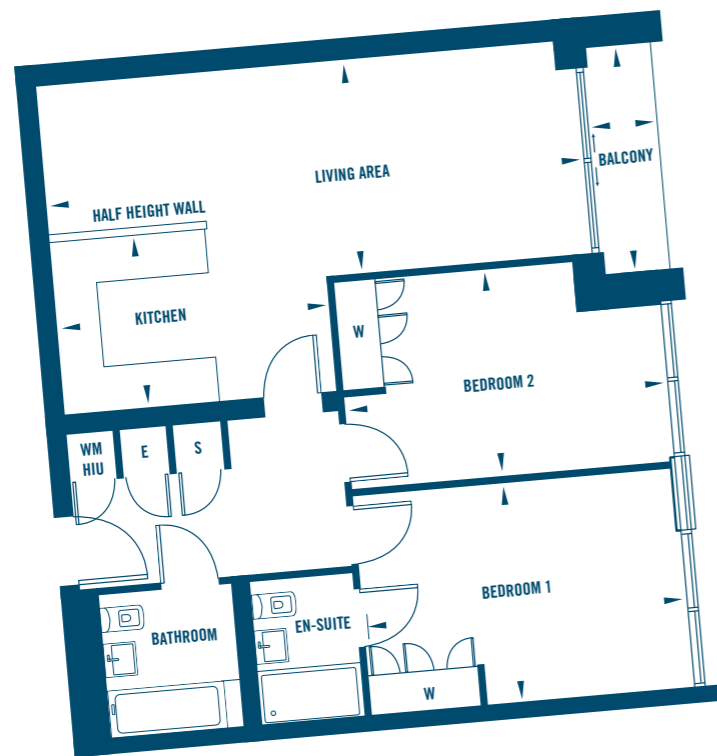

TYPE Nº
08
2 BEDROOM

APT	6	16	26	36	46
FLOOR	1	2	3	4	5

DIMENSIONS

LIVING AREA	8.0 x 3.1M
KITCHEN	4.0 x 2.6M
BEDROOM 1	4.7 x 3.2M
BEDROOM 2	4.7 x 3.1M
BALCONY	3.3 x 1.0M
GROSS INTERNAL AREA	80.7sqm

WM WASHING MACHINE HIU HEAT INTERFACE UNIT
W WARDROBE E ELECTRIC CUPBOARD
S STORE

TYPE Nº
09
3 BEDROOM

APT	94	99	104	109	114
FLOOR	1	2	3	4	5

DIMENSIONS

LIVING AREA / KITCHEN	10.6 x 3.5M
DINING	4.2 x 3.0M
BEDROOM 1	5.2 x 3.4M
BEDROOM 2	3.5 x 2.9M
BEDROOM 3	4.8 x 2.9M
GROSS INTERNAL AREA	110.9sqm

WM WASHING MACHINE HIU HEAT INTERFACE UNIT
W WARDROBE E ELECTRIC CUPBOARD
S STORE