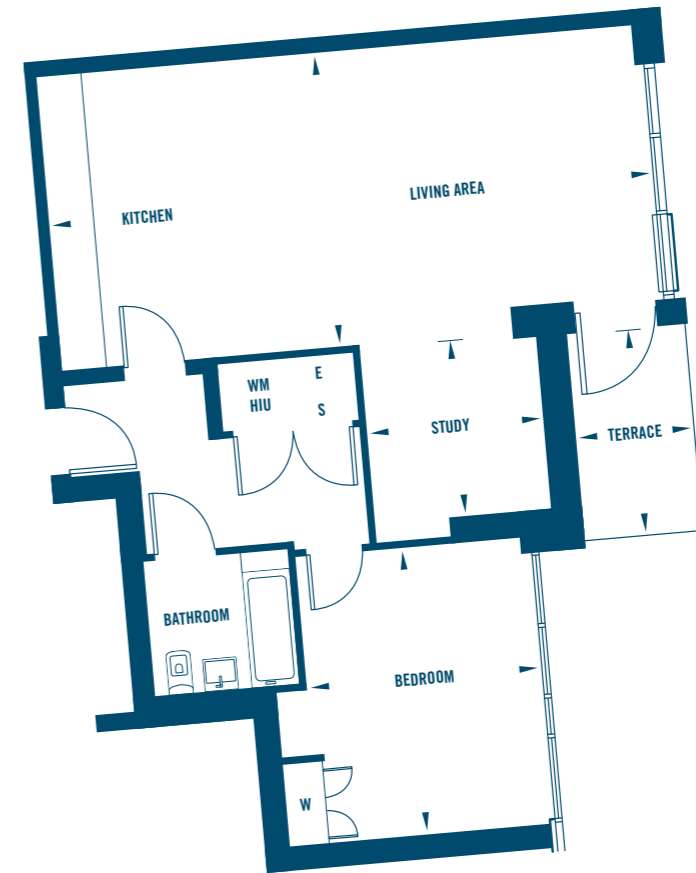

TYPE Nº
02
1 BEDROOM

APT	93	98	103	108	113
FLOOR	1	2	3	4	5

DIMENSIONS

LIVING AREA	5.0 x 3.6M
KITCHEN	3.6 x 1.9M
BEDROOM	4.3 x 3.4M
TERRACE	3.1 x 1.9M
GROSS INTERNAL AREA	55.0sqm

WM WASHING MACHINE
W WARDROBE

HIU HEAT INTERFACE UNIT
E ELECTRIC CUPBOARD

TYPE Nº
03
1 BEDROOM

APT	90
FLOOR	0

DIMENSIONS

LIVING AREA / KITCHEN	8.9 x 4.3M
STUDY	2.6 x 2.6M
BEDROOM	4.2 x 3.4M
TERRACE	3.1 x 1.7M
GROSS INTERNAL AREA	77.5sqm

WM WASHING MACHINE
W WARDROBE
S STORE

HIU HEAT INTERFACE UNIT
E ELECTRIC CUPBOARD