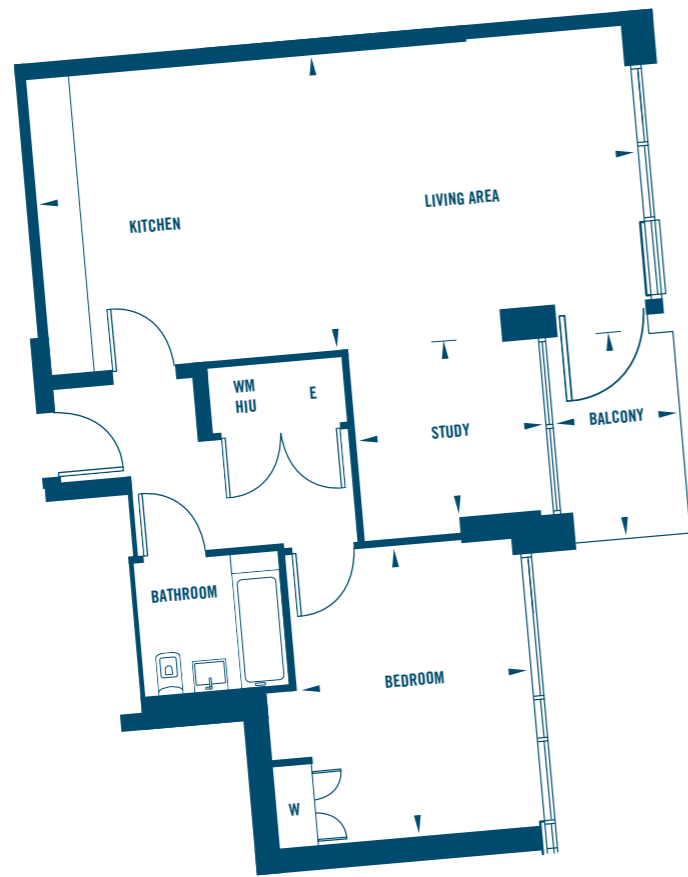

TYPE Nº
04
1 BEDROOM

APT	92	97	102	107	112
FLOOR	1	2	3	4	5

DIMENSIONS

LIVING AREA / KITCHEN	8.9 x 4.4m
STUDY	2.8 x 2.6m
BEDROOM	4.3 x 3.4m
BALCONY	3.1 x 1.9m
GROSS INTERNAL AREA	77.6sqm

WM WASHING MACHINE
W WARDROBE

HIU HEAT INTERFACE UNIT
E ELECTRIC CUPBOARD

TYPE Nº
05
2 BEDROOM

APT	95	100	105	110	115
FLOOR	1	2	3	4	5

DIMENSIONS

LIVING AREA	8.1 x 3.4m
KITCHEN	3.5 x 2.6m
BEDROOM 1	5.6 x 3.0m
BEDROOM 2	4.5 x 3.0m
GROSS INTERNAL AREA	76.2sqm

WM WASHING MACHINE
W WARDROBE

HIU HEAT INTERFACE UNIT
E ELECTRIC CUPBOARD