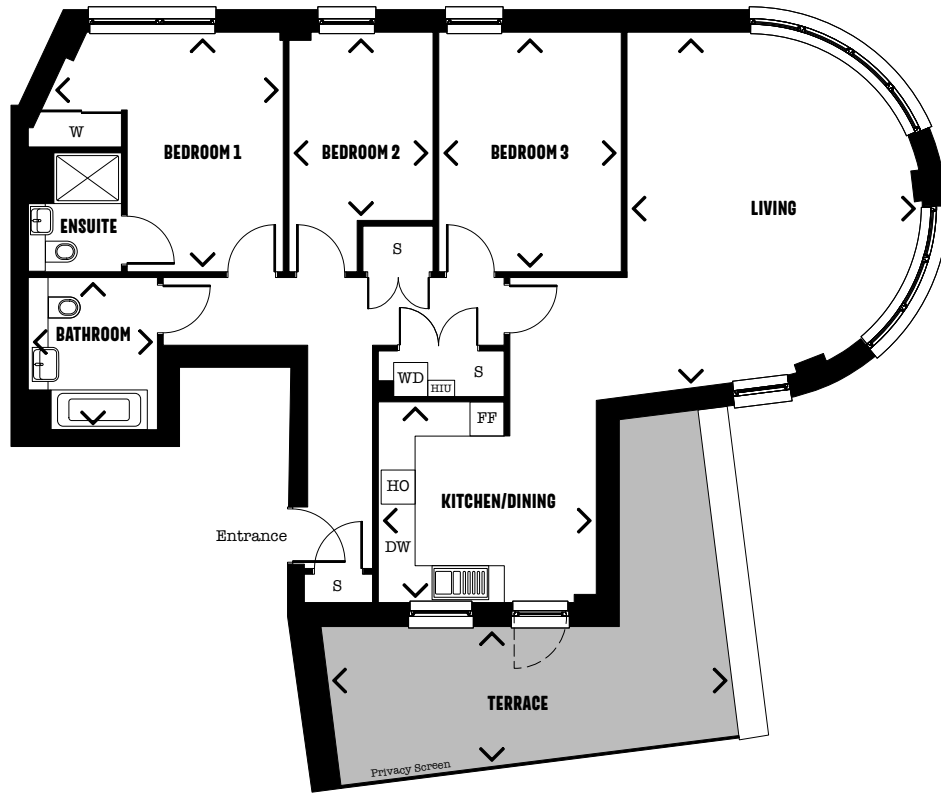

Type 48

3 bedroom apartment

DIMENSIONS

ROOM	METRIC	IMPERIAL
Kitchen/Dining	3.84m x 3.53m	12'7" x 11'7"
Living	6.27m x 5.20m	20'7" x 17'1"
Bedroom 1	4.22m x 4.10m	13'10" x 13'6"
Bedroom 2	3.32m x 2.54m	10'11" x 8'4"
Bedroom 3	4.22m x 3.22m	13'10" x 10'7"
Bathroom	2.68m x 2.28m	8'10" x 7'6"
TOTAL AREA	113.03 SQ M	1216 SQ FT
Terrace	7.07m x 2.16m	23'3" x 7'1"

PLOT LOCATOR

BLOCK
K

FLOOR
5

PLOT
K26

FLOORPLAN KEY

HO Hob	DW Dishwasher	HIU Heat Interface Unit	S Store
WD Washer/Dryer	FF Fridge Freezer		W Wardrobe