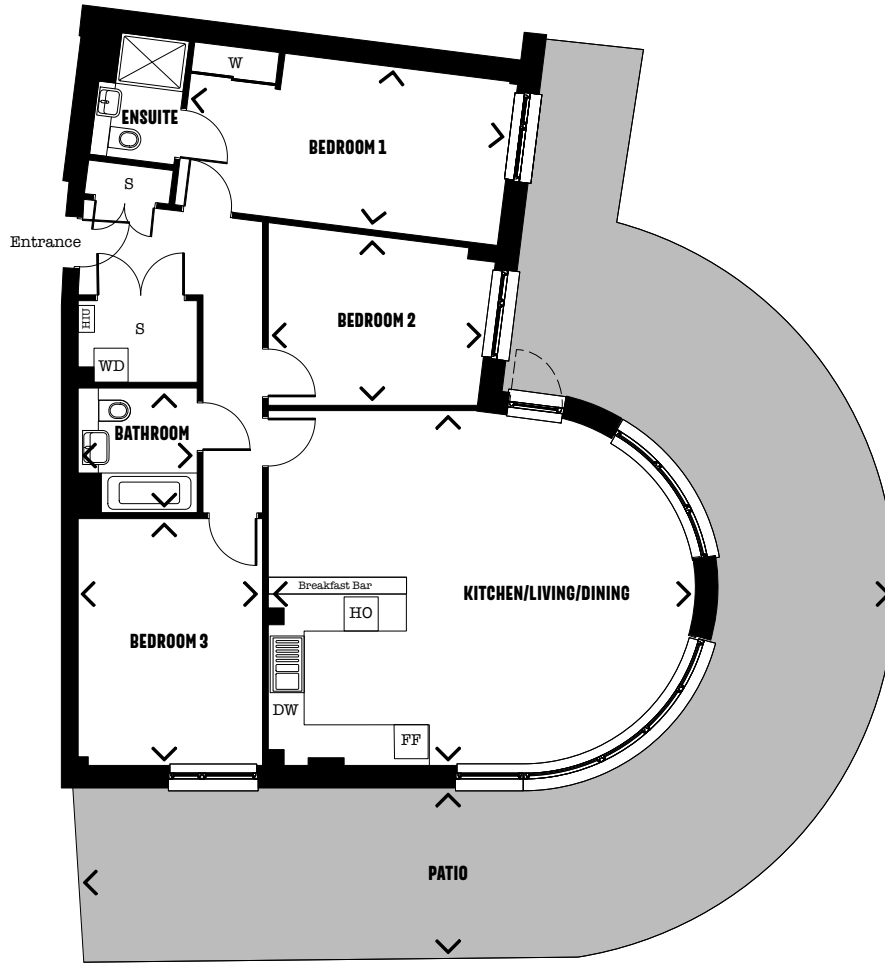

Type 30

3 bedroom apartment

DIMENSIONS

ROOM	METRIC	IMPERIAL
Kitchen/Living/Dining	7.50m x 6.29m	24'7" x 20'8"
Bedroom 1	5.65m x 2.87m	18'7" x 9'5"
Bedroom 2	3.82m x 2.94m	12'7" x 9'8"
Bedroom 3	4.35m x 3.25m	14'3" x 10'8"
Bathroom	2.30m x 2.10m	7'7" x 6'11"
TOTAL AREA	109.40 SQ M	1177 SQ FT
Patio	14.38m max x 3.01m	47'2" max x 9'10"

PLOT LOCATOR

BLOCK
L

FLOOR
G

PLOT
LO3

FLOORPLAN KEY

HO Hob	DW Dishwasher	HIU Heat Interface Unit	S Store
WD Washer/Dryer	FF Fridge Freezer	W Wardrobe	