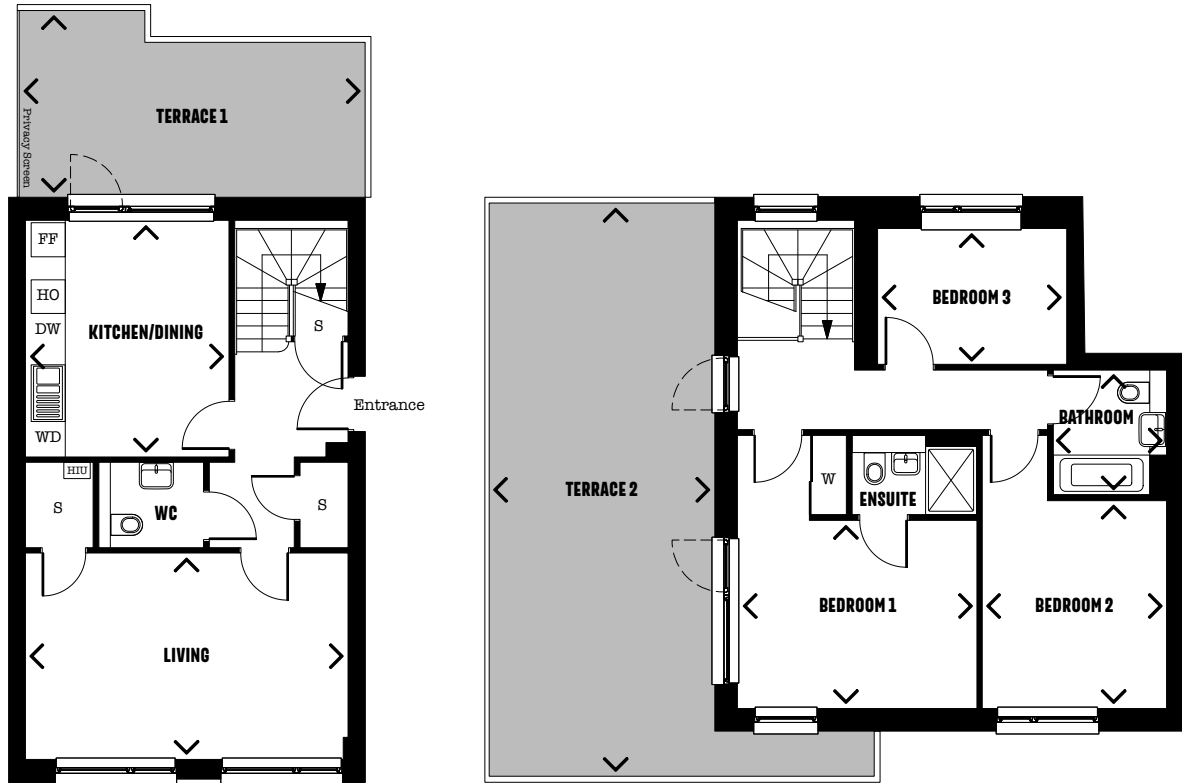

Type 23

3 bedroom duplex

DIMENSIONS

ROOM	METRIC	IMPERIAL
Kitchen/Dining	4.17m x 3.59m	13'8" x 11'9"
Living	5.69m x 3.62m	18'8" x 11'11"
Bedroom 1	4.17m x 3.32m	13'8" x 10'11"
Bedroom 2	3.67m x 3.25m	12'0" x 10'8"
Bedroom 3	3.35m x 2.40m	10'11" x 7'10"
Bathroom	2.20m x 2.00m	7'3" x 6'7"
TOTAL AREA	114.17 SQ M	1232 SQ FT
Terrace 1	6.13m x 3.29m	20'2" x 10'10"
Terrace 2 (varies)	10.11m x 3.27m	33'2" x 10'9"

PLOT LOCATOR

BLOCK
B

FLOOR
5/6

PLOT
B17

FLOORPLAN KEY

HO Hob	DW Dishwasher	HIU Heat Interface Unit	S Store
WD Washer/Dryer	FF Fridge Freezer		W Wardrobe