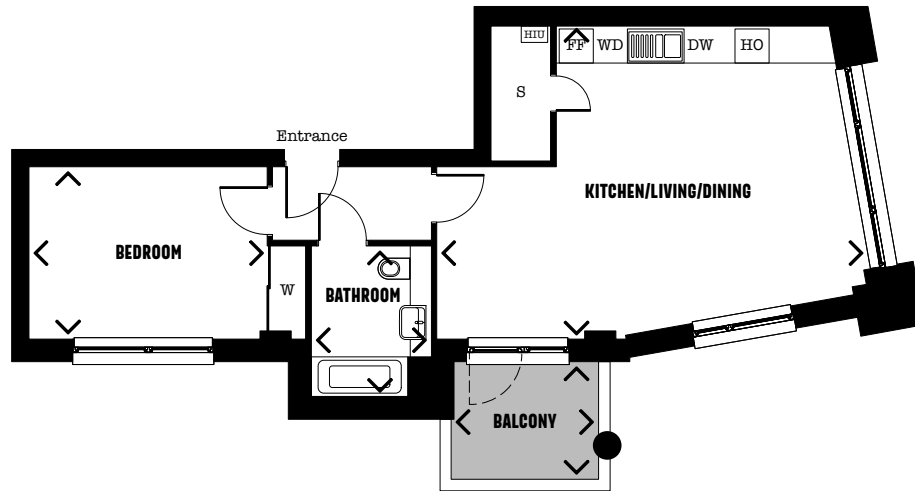

Type 13

1 bedroom apartment

DIMENSIONS

ROOM	METRIC	IMPERIAL
Kitchen/Living/Dining	7.62m x 5.51m	25'0" x 18'1"
Bedroom	4.20m x 3.04m	13'9" x 10'0"
Bathroom	2.65m x 2.11m	8'8" x 6'11"
TOTAL AREA	60.67 SQ M	653 SQ FT
Balcony	2.59m x 2.07m	8'6" x 6'10"

PLOT LOCATOR

BLOCK
F

FLOOR
1

PLOT
FO7

FLOORPLAN KEY

HO Hob	DW Dishwasher	HIU Heat Interface Unit	S Store
WD Washer/Dryer	FF Fridge Freezer		W Wardrobe
● Structural column			