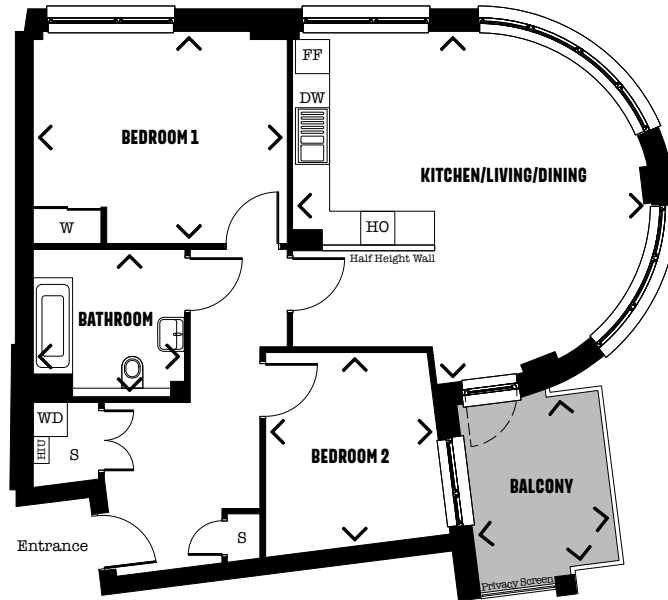

Type 38

2 bedroom apartment
(Adaptable)

DIMENSIONS

ROOM	METRIC	IMPERIAL
Kitchen/Living/Dining	6.26m x 6.18m	20'7" x 20'4"
Bedroom 1	4.47m x 3.74m	14'8" x 12'3"
Bedroom 2	3.48m x 3.35m	11'5" x 11'3"
Bathroom	2.67m x 2.60m	8'9" x 8'6"
TOTAL AREA	83.53 SQ M	899 SQ FT
Balcony	3.04m x 2.50m	10'0" x 8'2"

PLOT LOCATOR

BLOCK
K

FLOOR
1

PLOT
KO7

FLOORPLAN KEY

HO Hob	DW Dishwasher	HIU Heat Interface Unit	S Store
WD Washer/Dryer	FF Fridge Freezer		W Wardrobe