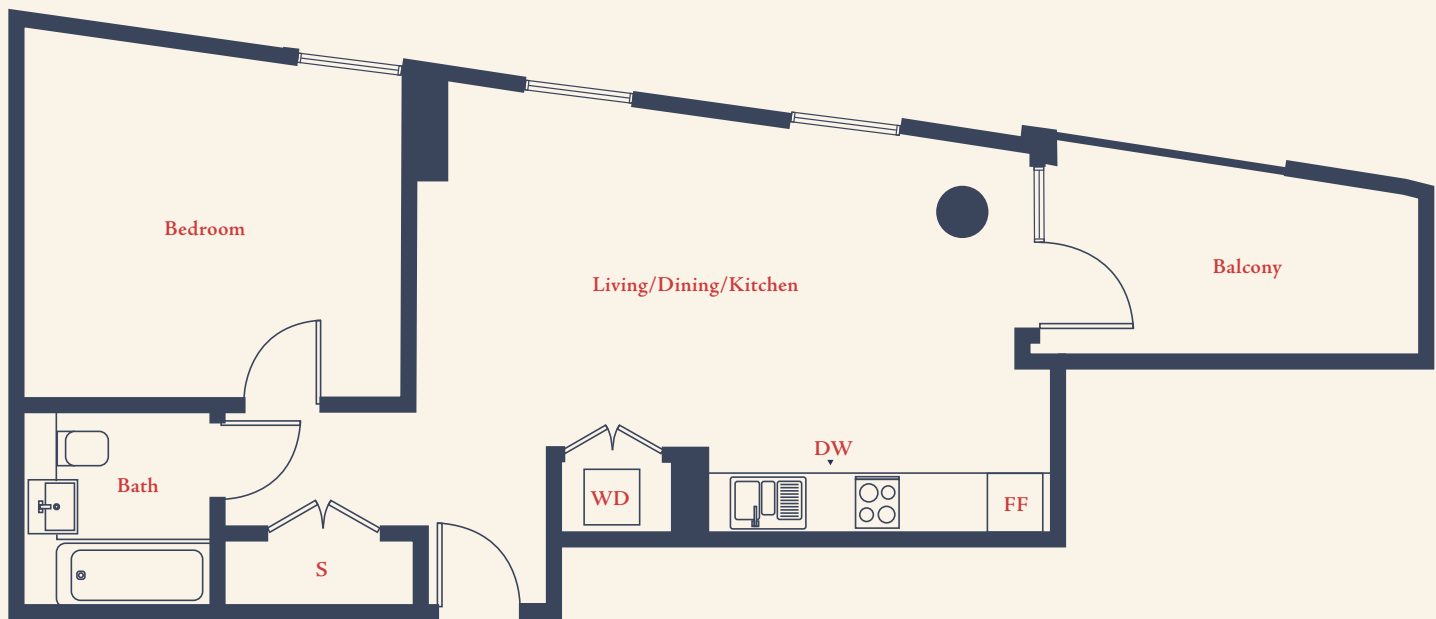

1 BEDROOM APARTMENT

Flat 204, 304, 404, 504, 604, 704, Laker Court, 39 Harbour Way, London, E14 9ZE

Gross internal floor Area 628.6ft² 58.4m²

- Bath – Bathroom
- WD – Washer/dryer
- DW – Dishwasher
- FF – Fridge freezer
- S – Storage
- – Pillar

Levels 2-7

	METRES	FEET/INCHES
Living/Dining/Kitchen	4.46 x 6.56	14'6" x 21'5"
Bathroom	2.15 x 2.1	7'0" x 6'8"
Bedroom	3.8 x 4.21	12'4" x 13'8"
Balcony	7.1m ²	76.4ft ²