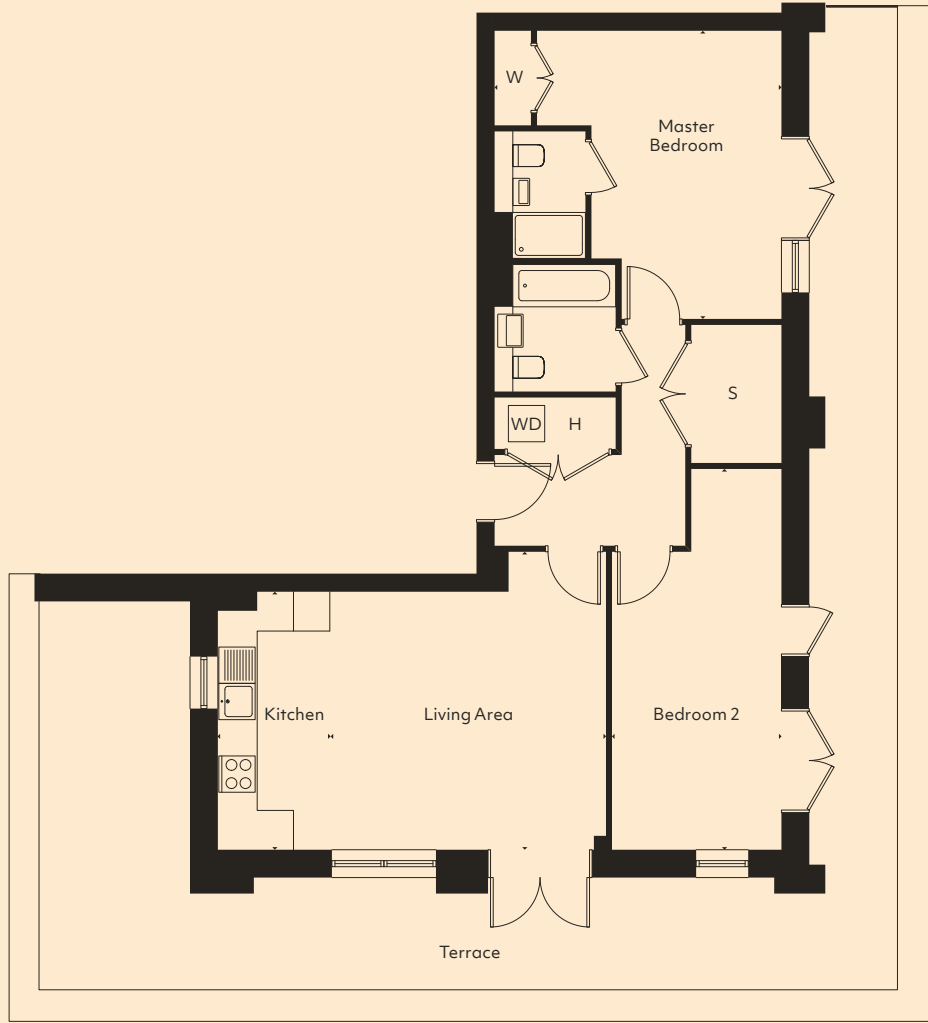

**Leonard Court**  
**Apartment**  
**Type 17**

**Floor** 06  
**Apt** 117

	Imperial	Metric
Kitchen	15'10" x 6'0"	4.27 x 1.85m
Living Area	16'0" x 14'10"	4.93 x 4.56m
Master Bedroom	15'6" x 15'5"	4.76 x 4.74m
Bedroom 2	15'1" x 5'11"	4.64 x 2.75m
<b>Gross Internal Area</b>	<b>900.8 sq ft</b>	<b>83.7 sq m</b>
Terrace	526.2 sq ft	48.9 sq m

- W — Built in Wardrobe
- S — Storage
- WD — Washer Dryer
- H — Heat Interface Unit