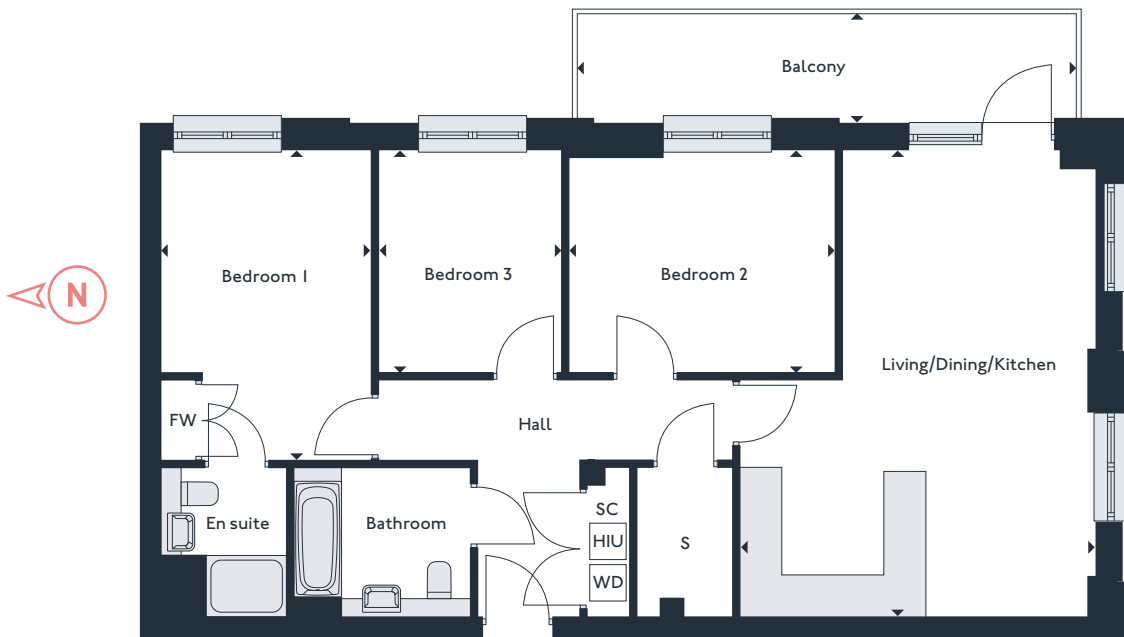

Three bedroom apartments

APARTMENT

3
9

▲ Living/Dining/Kitchen	5.2m x 6.9m	17'2" x 22'6"
Bedroom 1	3.1m x 4.6m	10'3" x 15'0"
Bedroom 2	3.9m x 3.1m	12'10" x 10'4"
Bedroom 3	2.7m x 3.1m	8'10" x 10'4"
Balcony	7.3m x 1.6m	23'11" x 5'1"
Gross internal area	94.8 m²	1020.4 sqft

SC - Services Cupboard S - Storage FW - Fitted Wardrobe
WD - Washer Dryer HIU - Heat Interface Unit