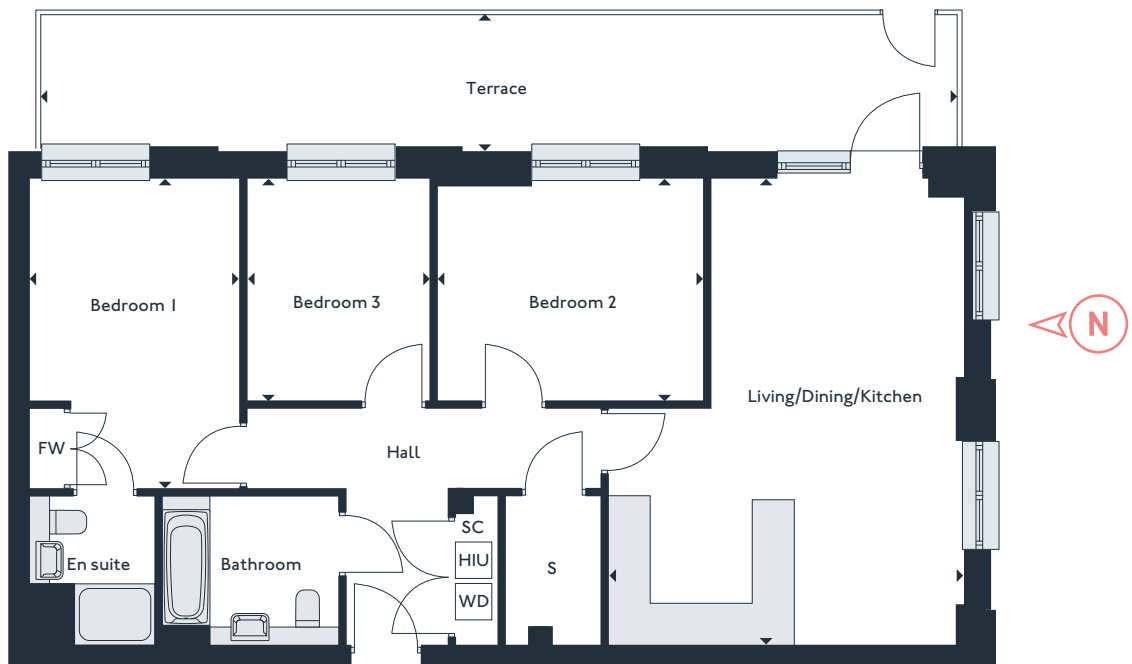

Three bedroom apartment

APARTMENT

2

▲ Living/Dining/Kitchen	5.2m x 6.9m	17'2" x 22'6"
Bedroom 1	3.1m x 4.6m	10'3" x 15'0"
Bedroom 2	3.9m x 3.1m	12'10" x 10'4"
Bedroom 3	2.7m x 3.1m	8'10" x 10'4"
Terrace	13.5m x 2.0m	44'5" x 6'7"
Gross internal area	94.8 m²	1020.4 sqft

SC - Services Cupboard S - Storage FW - Fitted Wardrobe
WD - Washer Dryer HIU - Heat Interface Unit