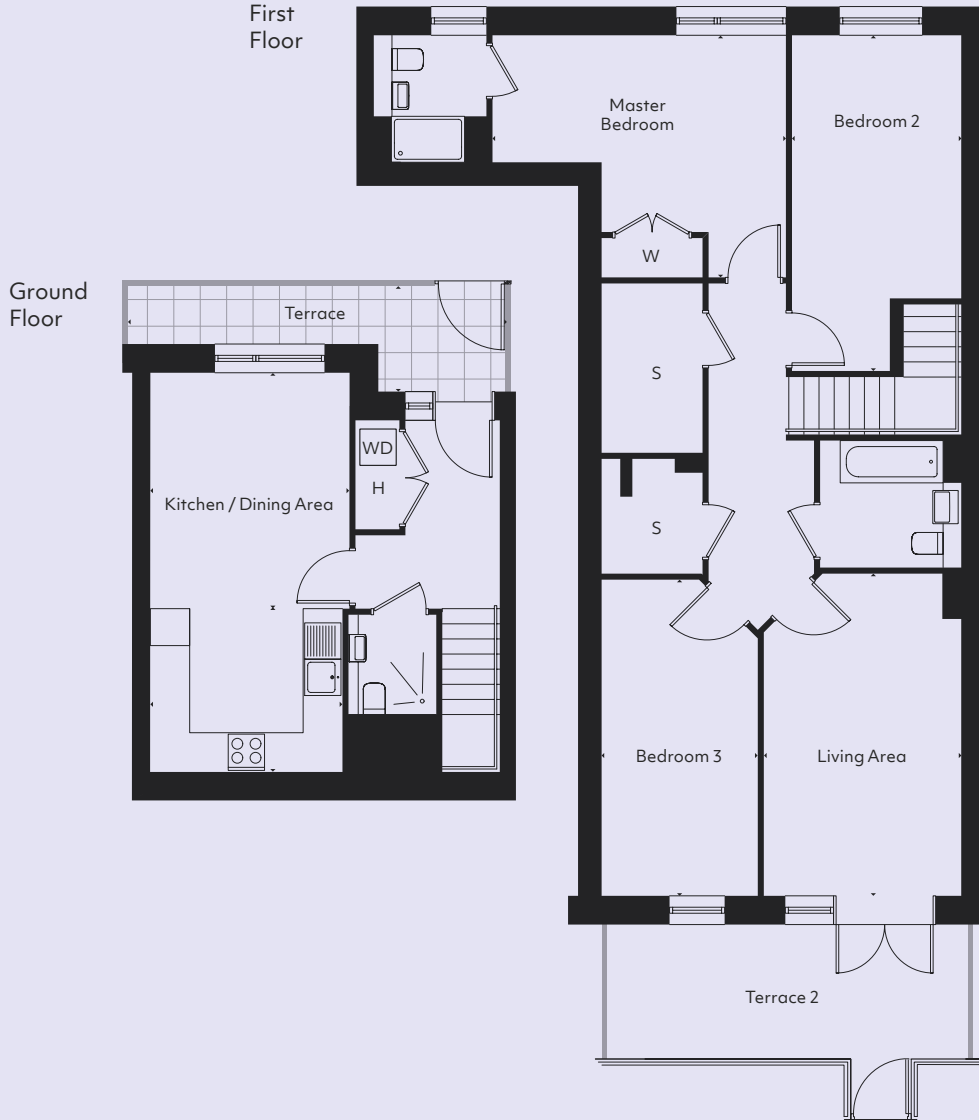

Leonard Court  
Duplex  
Type 07

Floor G/01  
Duplex 06

	Imperial	Metric
Kitchen / Dining Area	10'8" x 21'5"	3.29 x 6.60m
Living Area	10'7" x 17'4"	3.26 x 5.33m
Master Bedroom	15'9" x 13'0"	4.85 x 4.00m
Bedroom 2	9'1" x 18'0"	2.80 x 5.55m
Bedroom 3	8'5" x 17'0"	2.58 x 5.23m
<b>Gross Internal Area</b>	<b>1384.2 sq ft</b>	<b>128.6 sq m</b>
Terrace	20'8" x 6'0"	6.37 x 1.85m
Terrace 2	19'8" x 7'3"	6.05 x 2.22m

- W — Built in Wardrobe
- S — Storage
- WD — Washer Dryer
- H — Heat Interface Unit