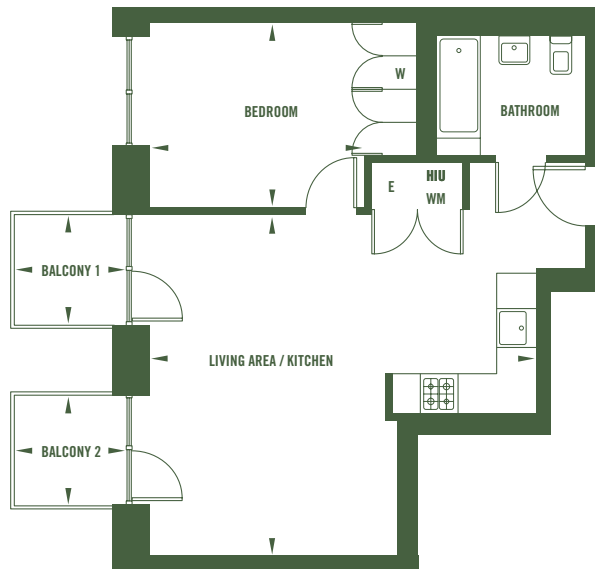

BANYAN COURT

TYPE Nº 01.14

1 BEDROOM

CORE D* – APT	146	153	160	167	174	181	188
FLOOR	1	2	3	4	5	6	7
CORE C – APT	193	200	207	214	221	228	235

DIMENSIONS

LIVING AREA / KITCHEN	6.3 x 5.5M
BEDROOM	3.9 x 3.0M
GROSS INTERNAL AREA	53.7sqm
BALCONY 1 & 2	2.7 x 1.6M

WM WASHING MACHINE HIU HEAT INTERFACE UNIT
 W WARDROBE E ELECTRIC CUPBOARD

*: INDICATES PLOT IS HANDED