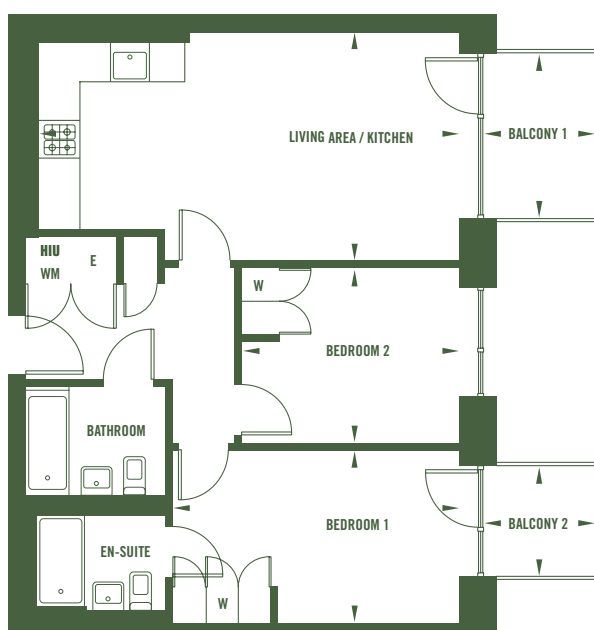

BANYAN COURT

TYPE N^o 02.07

2 BEDROOM

CORE D* – APT	143	150	157	164	171	178	185
FLOOR	1	2	3	4	5	6	7
CORE C – APT	196	203	210	217	224	231	238

DIMENSIONS

LIVING AREA / KITCHEN	6.9 x 3.7M
BEDROOM 1	4.9 x 2.9M
BEDROOM 2	3.6 x 2.9M
GROSS INTERNAL AREA	67.5sqm
BALCONY 1	1.8 x 2.7M
BALCONY 2	1.8 x 1.8M

WM WASHING MACHINE HIU HEAT INTERFACE UNIT
 W WARDROBE E ELECTRIC CUPBOARD

*: INDICATES PLOT IS HANDED