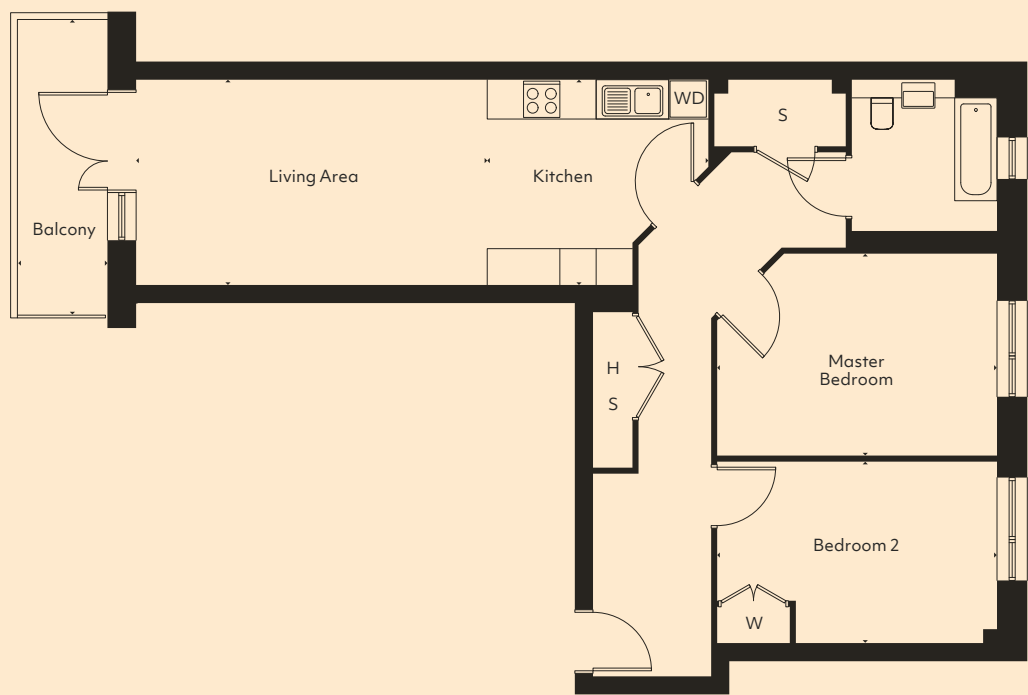

**Leonard Court**  
**Apartment**  
**Type 11**

<b>Floor</b>	02	03
<b>Apt</b>	98	102

	<b>Imperial</b>	<b>Metric</b>
Kitchen	11'10" x 11'0"	3.65 x 3.39m
Living Area	18'10" x 11'0"	5.80 x 3.39m
Master Bedroom	15'0" x 10'10"	4.62 x 3.34m
Bedroom 2	15'0" x 9'9"	4.62 x 3.00m
<b>Gross Internal Area</b>	<b>956.6 sq ft</b>	<b>88.9 sq m</b>
Balcony	16'3" x 5'3"	5.00 x 1.60m

- W — Built in Wardrobe
- S — Storage
- WD — Washer Dryer
- H — Heat Interface Unit