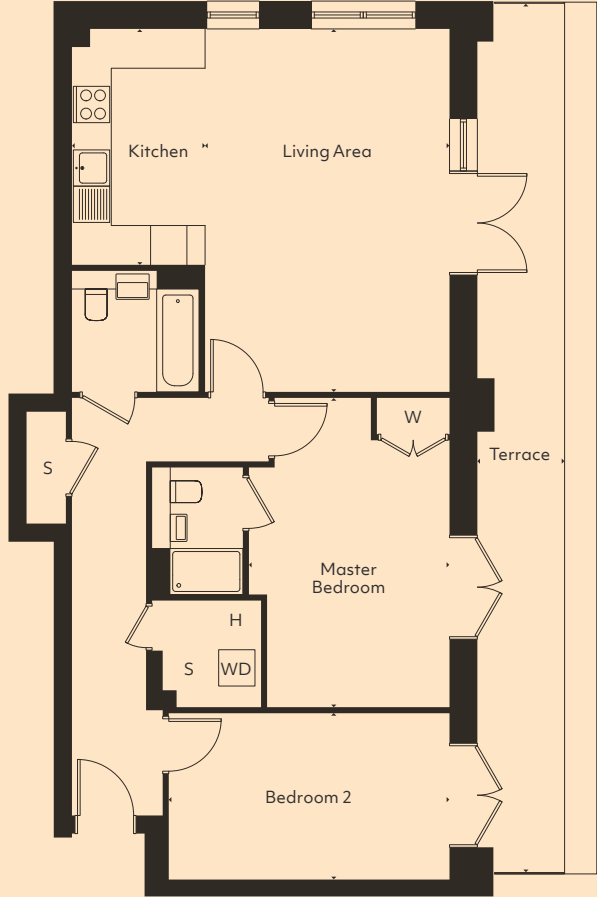

**Leonard Court**  
**Apartment**  
**Type 16**

**Floor** 06  
**Apt** 116

	Imperial	Metric
Kitchen	7'2" x 12'8"	3.90 x 2.20m
Living Area	19'6" x 13'2"	6.00 x 4.04m
Master Bedroom	16'7" x 10'9"	5.11 x 3.31m
Bedroom 2	15'1" x 8'11"	4.64 x 2.75m
<b>Gross Internal Area</b>	<b>908.9 sq ft</b>	<b>87.4 sq m</b>
Terrace	46'9" x 4'9"	14.37 x 1.46m

- W — Built in Wardrobe
- S — Storage
- WD — Washer Dryer
- H — Heat Interface Unit