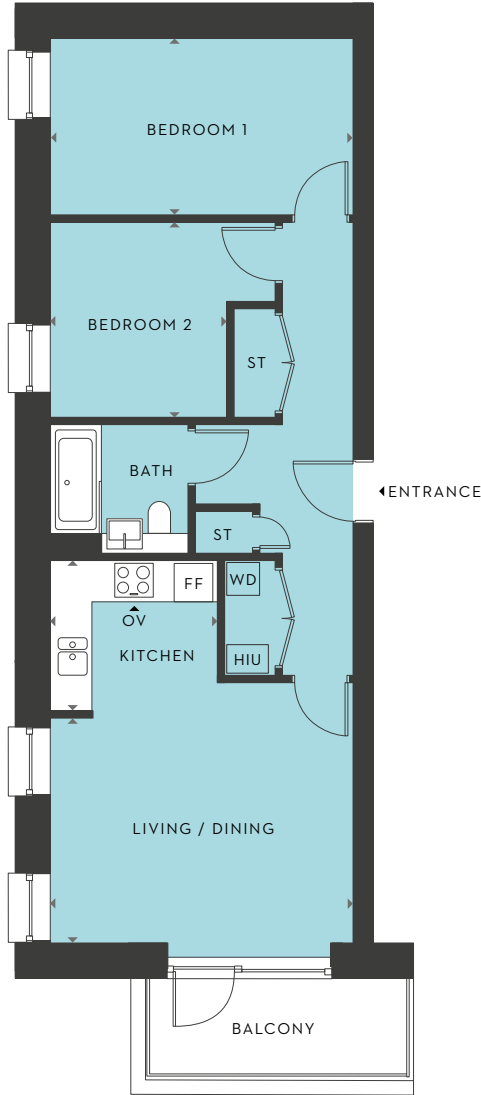

LOTS 613 & 713  
2 BEDROOM APARTMENT

FLOOR 6 & 7

FF Integrated Fridge Freezer OV Single Oven WD Washer/Dryer  
HIU Heat Interface Unit ST Storage

HIU and WD positions may vary within the space shown.  
For exact details on your chosen plot please speak to the Sales Team.

Living / Dining	4.7m x 3.5m	15'6" x 11'4"
Kitchen	2.6m x 2.4m	8'7" x 7'11"
Bedroom 1	4.7m x 2.8m	15'6" x 9'1"
Bedroom 2	3.0m x 2.8m	9'11" x 9'1"
<b>Total</b>	<b>67.2sq m</b>	<b>723sq ft</b>
Balcony	6.2sq m	67sq ft