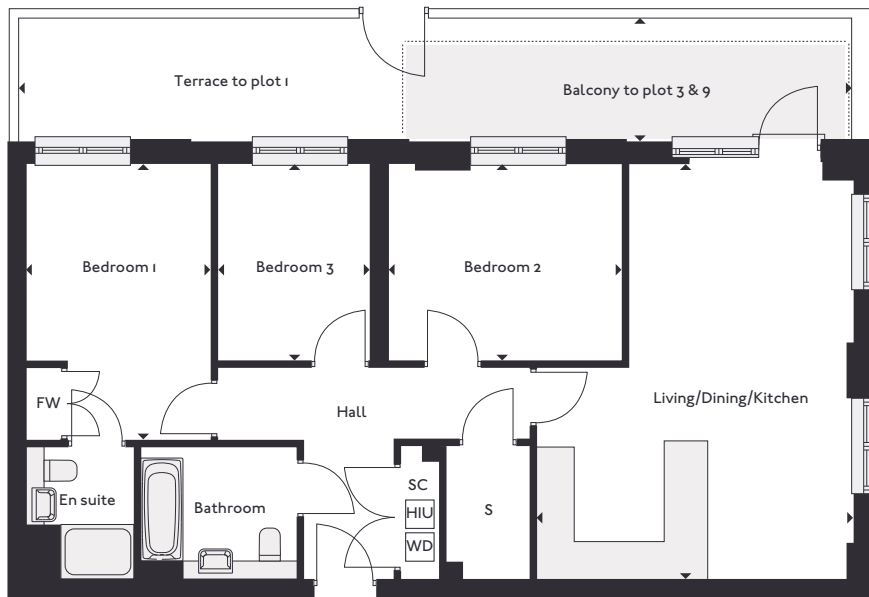

## APARTMENT

1 | 3 | 9

Living/Dining/Kitchen	5.2m x 6.9m	17'2" x 22'6"
Bedroom 1	3.1m x 4.6m	10'0" x 15'0"
Bedroom 2	3.9m x 3.3m	12'8" x 10'9"
Bedroom 3	2.5m x 3.3m	8'4" x 10'9"
Terrace	13.8m x 2.1m	45'4" x 6'10"
Balcony	7.3m x 1.6m	24'0" x 5'2"
<b>Gross internal area</b>	<b>94.8 m<sup>2</sup></b>	<b>1020 sqft</b>

SC - Services Cupboard S - Storage FW - Fitted Wardrobe  
WD - Washer Dryer HIU - Heat Interface Unit