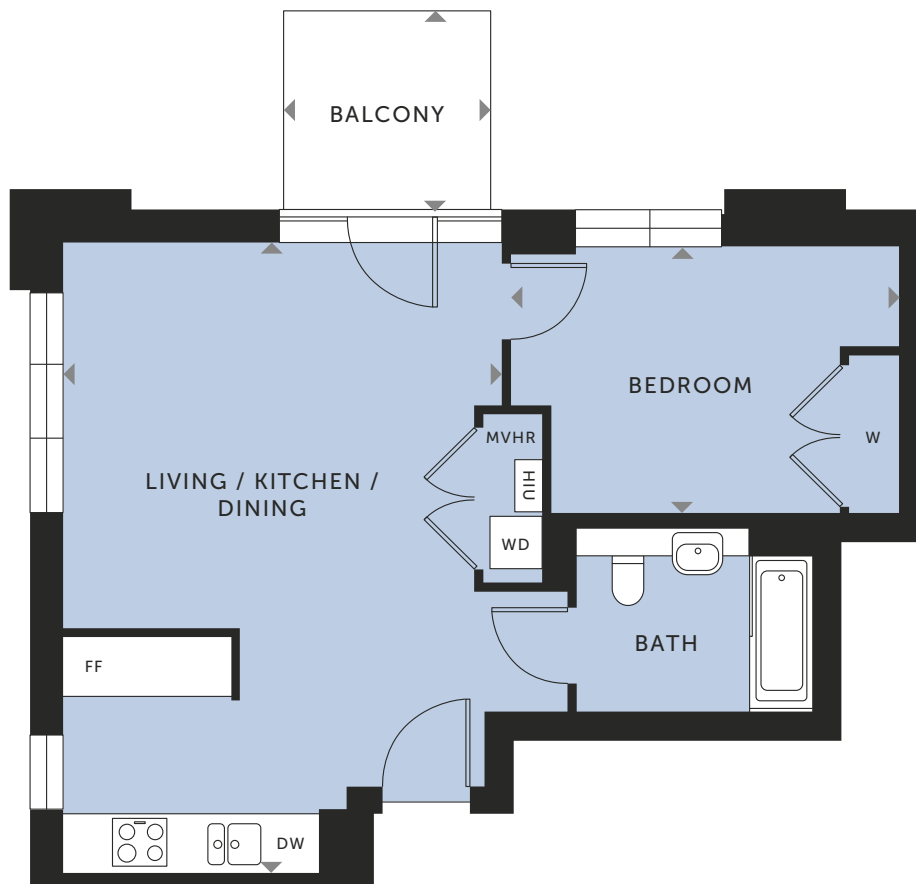

FLOORS 3-6

ONE BEDROOM APARTMENT
PLOTS: 3.10 / 4.10 / 5.10 / 6.10APARTMENT
LOCATOR

KEY

WD	WASHER DRYER	HIU	HEAT INTERFACE UNIT
FF	FRIDGE/FREEZER	MVHR	MECHANICAL VENTILATION & HEAT RECOVERY
DW	DISHWASHER		
W	WARDROBE		

INTERNAL AREA DIMENSIONS

LIVING / KITCHEN / DINING	4.84 m x 6.95 m	15' 11" x 22' 10"
BEDROOM	4.28 m x 2.94 m	14' 1" x 9' 8"
GROSS INTERNAL AREA	52.6 sq m	566 sq ft
BALCONY	2.29 m x 2.25 m	7' 6" x 7' 5"