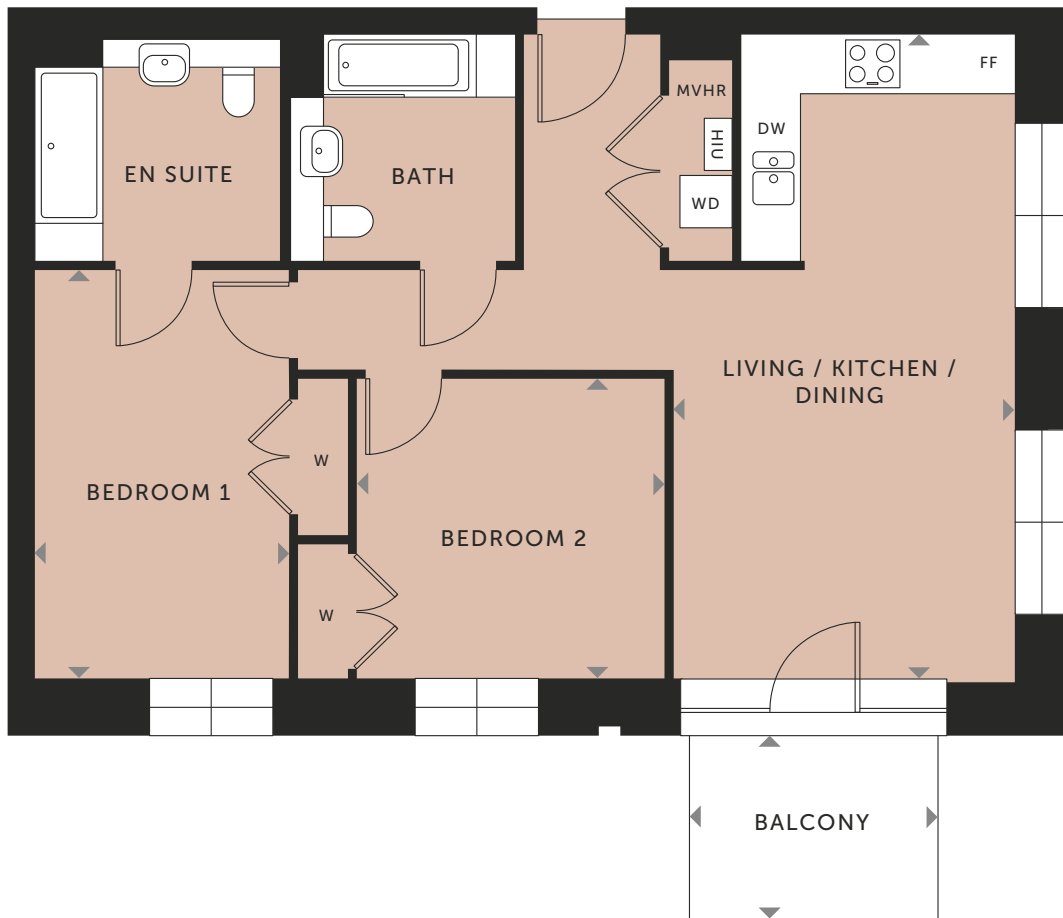

FLOORS 4-6

TWO BEDROOM APARTMENT

PLOTS: 4.05 / 5.05 / 6.05

APARTMENT
LOCATOR

KEY

WD	WASHER DRYER	HIU	HEAT INTERFACE UNIT
FF	FRIDGE/FREEZER	MVHR	MECHANICAL VENTILATION & HEAT RECOVERY
DW	DISHWASHER		
W	WARDROBE		

INTERNAL AREA DIMENSIONS

LIVING / KITCHEN / DINING	3.76 m x 7.14 m	12' 4" x 23' 5"
BEDROOM 1	2.80 m x 4.51 m	9' 2" x 14' 10"
BEDROOM 2	3.39 m x 3.30 m	11' 1" x 10' 10"
GROSS INTERNAL AREA	78.8 sq m	848 sq ft
BALCONY	2.74 m x 2.25 m	9' 0" x 7' 5"