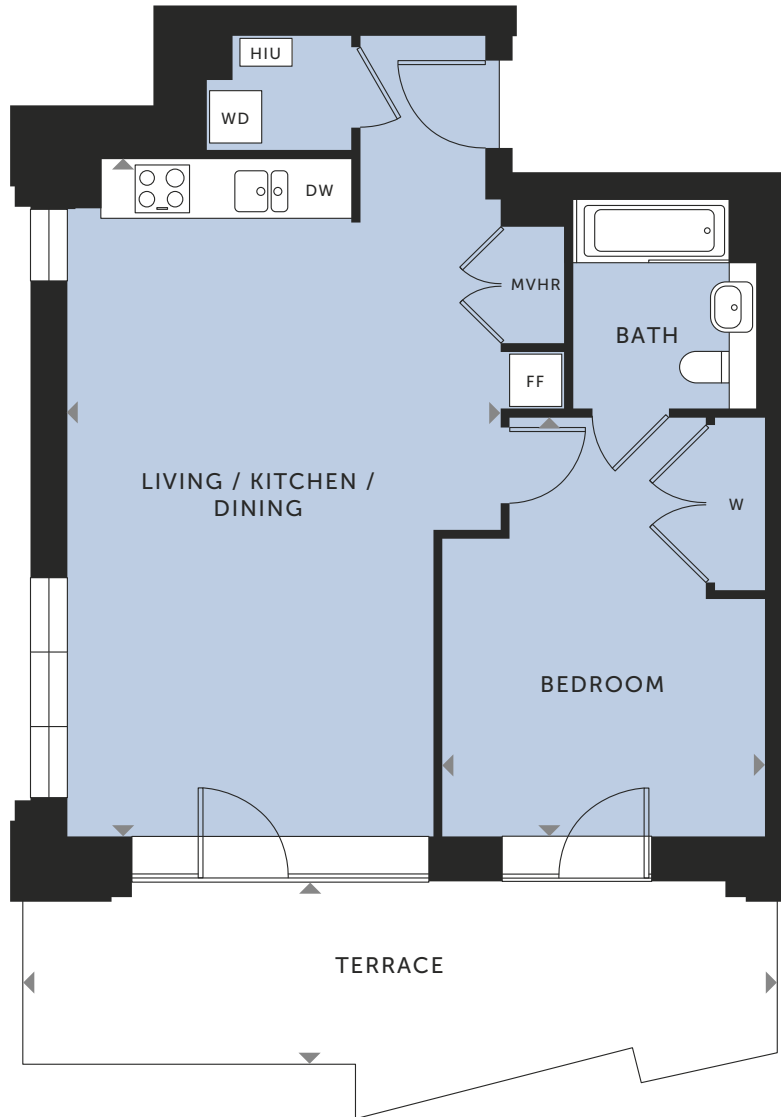

GROUND FLOOR

ONE BEDROOM APARTMENT PLOT: 0.08

APARTMENT
LOCATOR

KEY

WD	WASHER DRYER	HIU	HEAT INTERFACE UNIT
FF	FRIDGE/FREEZER	MVHR	MECHANICAL VENTILATION & HEAT RECOVERY
DW	DISHWASHER		
W	WARDROBE		

INTERNAL AREA DIMENSIONS

LIVING / KITCHEN / DINING	4.77 m x 7.46 m	15' 8" x 24' 6"
BEDROOM	3.55 m x 4.61 m	11' 8" x 15' 1"
GROSS INTERNAL AREA	63.0 sq m	678 sq ft
TERRACE	8.31 m x 2.01 m	27' 3" x 6' 7"