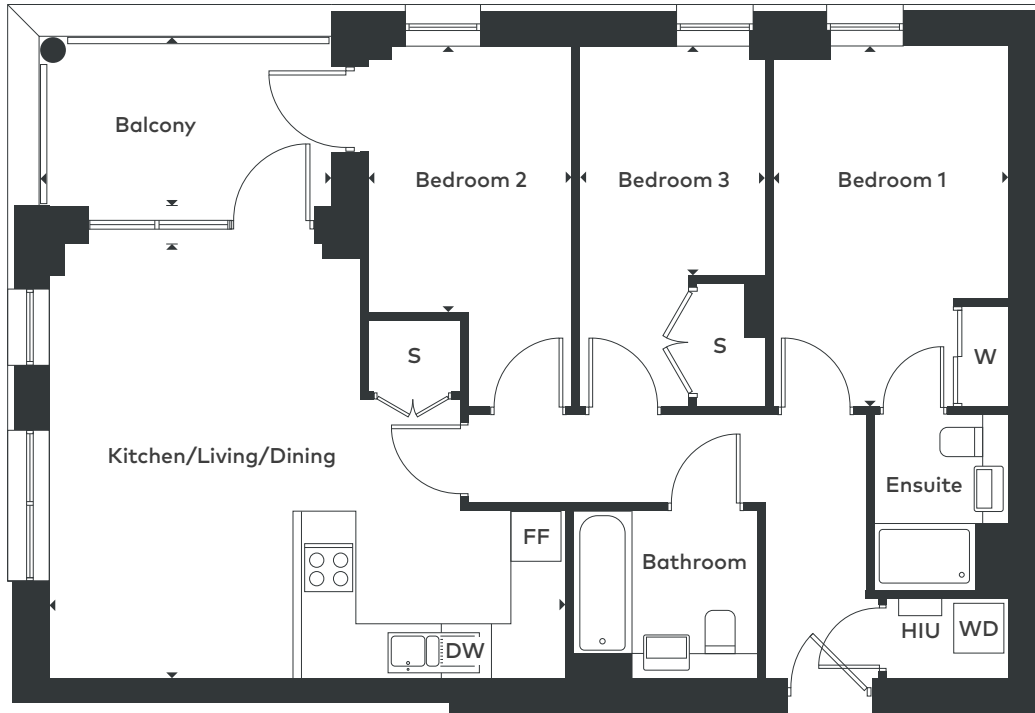

APARTMENT 801

3 bedroom apartment

WD Washer/Dryer DW Dishwasher FF Fridge Freezer HIU Heat Interface Unit S Store W Wardrobe

PLOT LOCATOR

PLOT

801

LEVEL

8

DIMENSIONS

Kitchen/Living/Dining	6.18m x 5.21m	20'3" x 17'1"
Bedroom 1	2.81m x 4.32m	9'3" x 14'2"
Bedroom 2	2.43m x 3.18m	8'0" x 10'5"
Bedroom 3	2.21m x 2.75m	7'3" x 9'0"
Gross Internal Area	78m²	840 sq ft
Balcony	3.55m x 2.09m	11'8" x 6'10"