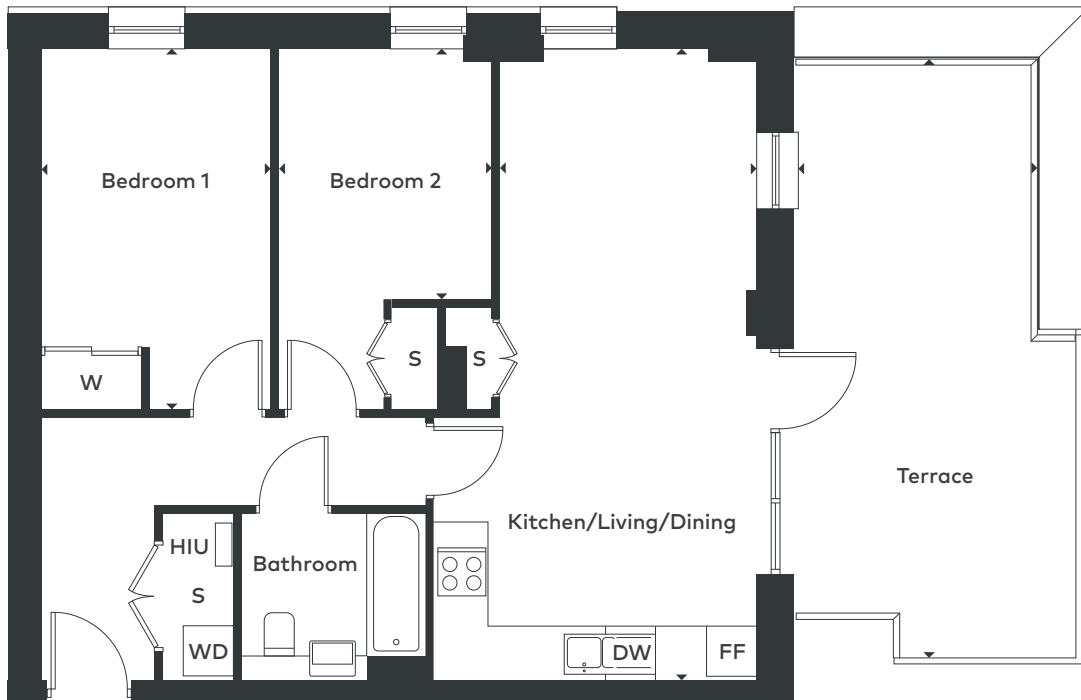

APARTMENT 802

2 bedroom apartment

WD Washer/Dryer DW Dishwasher FF Fridge Freezer HIU Heat Interface Unit S Store W Wardrobe

PLOT LOCATOR

PLOT

802

LEVEL

8

DIMENSIONS

Kitchen/Living/Dining	3.08m x 7.10m	10'1" x 24'10"
Bedroom 1	2.75m x 4.33m	9'0" x 14'2"
Bedroom 2	2.55m x 3.01m	8'4" x 9'10"
Gross Internal Area	65m²	700 sq ft
Terrace	2.84m x 7.10m	9'4" x 23'4"