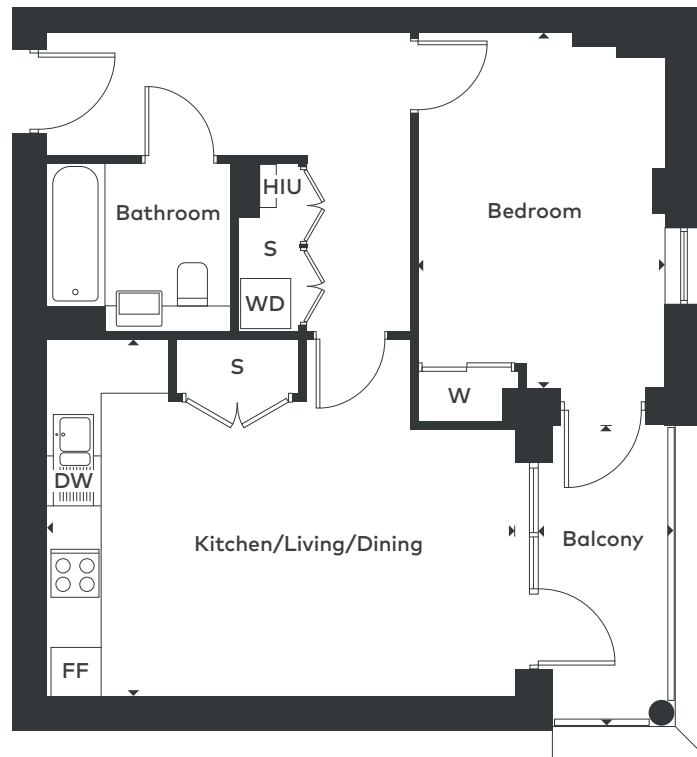

APARTMENTS 603, 703, 803, 903

1 bedroom apartment

WD Washer/Dryer DW Dishwasher FF Fridge Freezer HIU Heat Interface Unit S Store W Wardrobe

PLOT LOCATOR

PLOT

LEVEL

DIMENSIONS

603
703
803
903

6
7
8
9

Kitchen/Living/Dining	5.61m x 4.30m	18'5" x 14'1"
Bedroom	2.96m x 4.26m	9'8" x 14'0"
Gross Internal Area	53m²	570 sq ft
Balcony	1.69m x 3.66m	5'7" x 12'0"