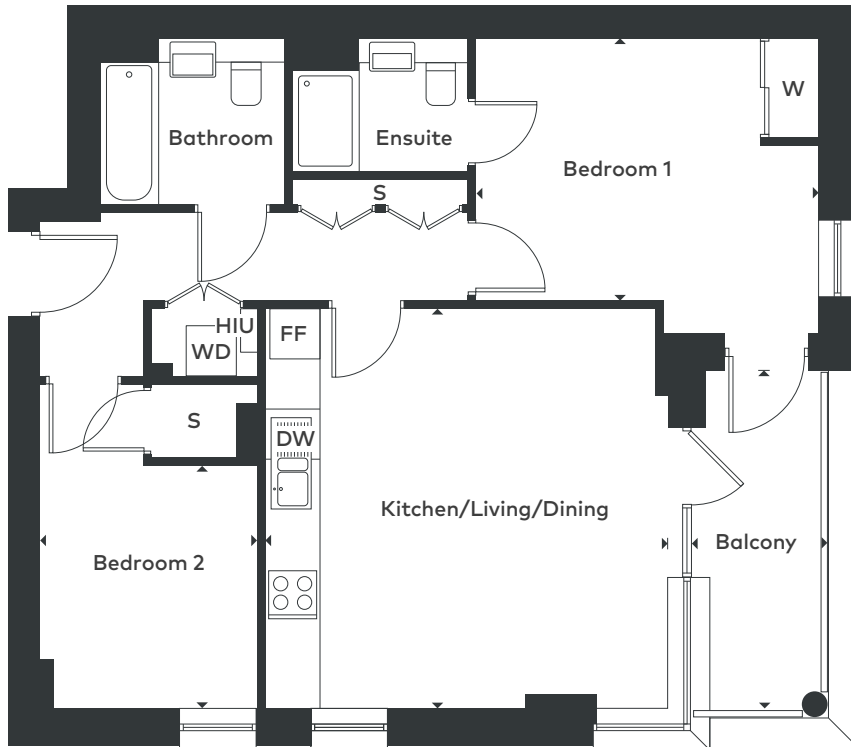

# 2 bedroom apartment

WD Washer/Dryer DW Dishwasher FF Fridge Freezer HIU Heat Interface Unit S Store W Wardrobe

## PLOT LOCATOR

## PLOT

## DIMENSIONS

704  
804  
904

7  
8  
9

Kitchen/Living/Dining	4.78m x 4.83m	15'8" x 15'10"
Bedroom 1	4.10m x 3.15m	13'6" x 10'4"
Bedroom 2	2.60m x 2.90m	8'6" x 9'6"
<b>Gross Internal Area</b>	<b>65m<sup>2</sup></b>	<b>700 sq ft</b>
Balcony	1.69m x 4.22m	5'7" x 13'10"