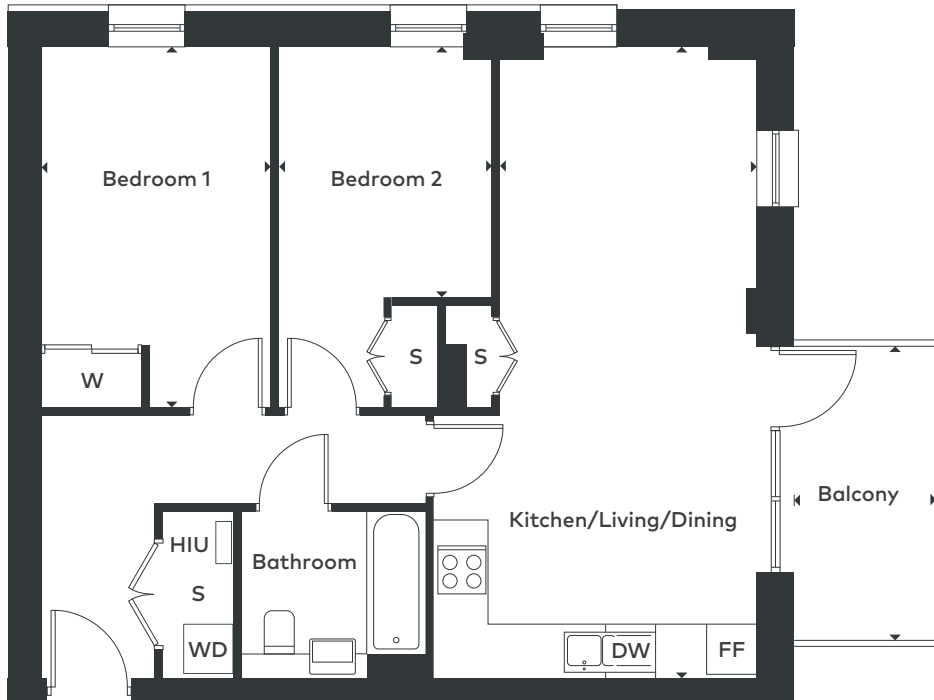

APARTMENTS 902, 1002

2 bedroom apartment

WD Washer/Dryer DW Dishwasher FF Fridge Freezer HIU Heat Interface Unit S Store W Wardrobe

PLOT LOCATOR

PLOT

902
1002

LEVEL

9
10

DIMENSIONS

Kitchen/Living/Dining	3.08m x 7.58m	10'1" x 24'10"
Bedroom 1	2.75m x 4.33m	9'0" x 14'2"
Bedroom 2	2.55m x 3.01m	8'4" x 9'10"
Gross Internal Area	65m²	700 sq ft
Balcony	1.70m x 3.52m	5'7" x 11'6"