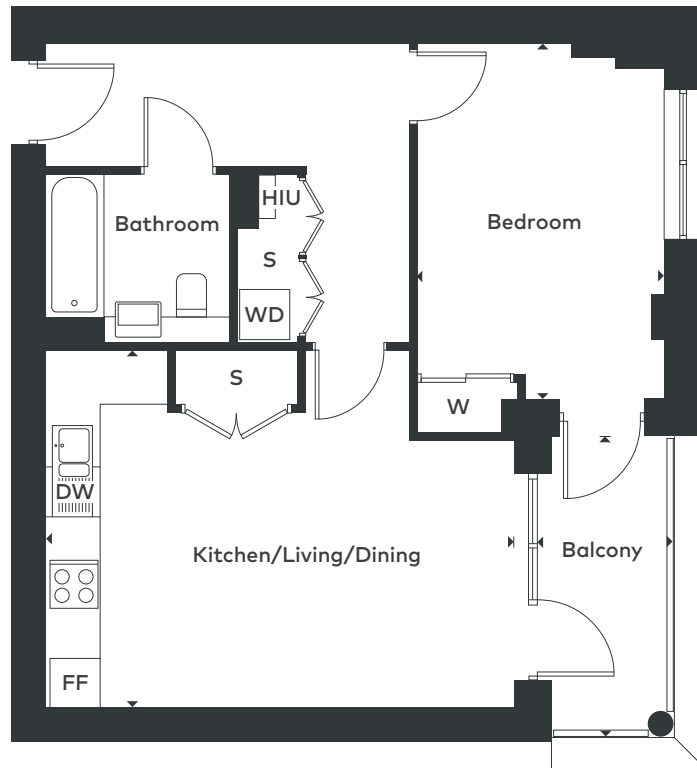

APARTMENTS 1003, 1102, 1202

1 bedroom apartment

WD Washer/Dryer DW Dishwasher FF Fridge Freezer HIU Heat Interface Unit S Store W Wardrobe

PLOT LOCATOR

PLOT

LEVEL

DIMENSIONS

1003	10	Kitchen/Living/Dining	5.61m x 4.30m	18'5" x 14'1"
1102	11	Bedroom	2.96m x 4.26m	9'8" x 14'0"
1202	12	Gross Internal Area	53m²	570 sq ft
		Balcony	1.69m x 3.78m	5'7" x 12'5"

The floorplans depict a typical layout of this plot type. For exact plot specification, details of external and internal finishes, dimensions and floorplan differences consult the Sales Team. All dimensions are + or - 50mm and floorplans are not shown to scale.