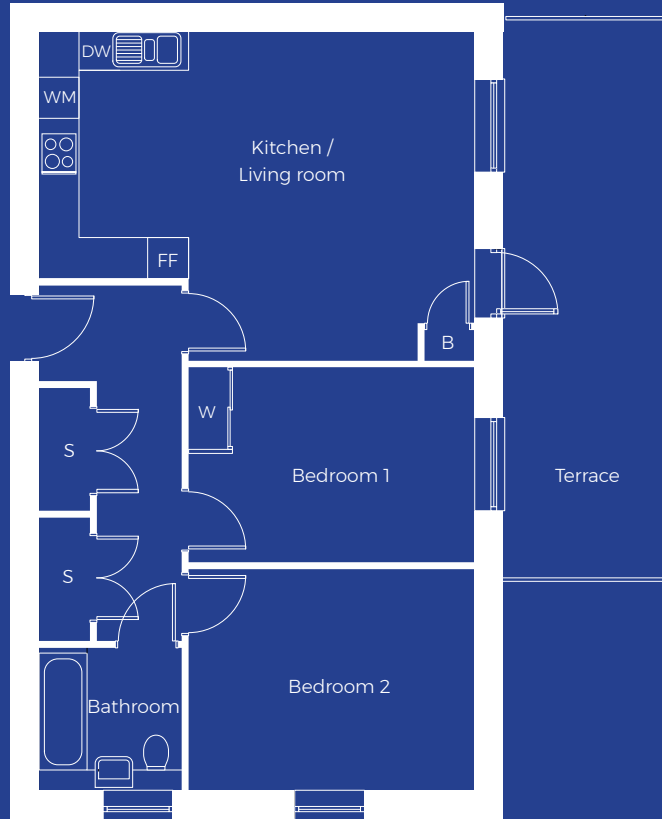

8 BLOSSOM HOUSE, 5 RESERVOIR WAY

**2
BED**

1ST FLOOR

	Imperial	Metric
Kitchen / Living room	21'2" x 15'11"	6.45m x 4.85m
Bedroom 1	13'10" x 10'8"	4.22m x 3.25m
Bedroom 2	13'10" x 9'4"	4.22m x 2.85m
Bathroom	6'11" x 6'11"	2.10m x 2.10m
Gross Internal Area	769sqft	71.5sqm
Terrace	26'9" x 8'0"	8.16m x 2.45m

- FF - **Fridge Freezer**
- WM - **Washer/dryer**
- DW - **Dishwasher**
- S - **Storage**
- W - **Wardrobe**
- B - **Boiler**