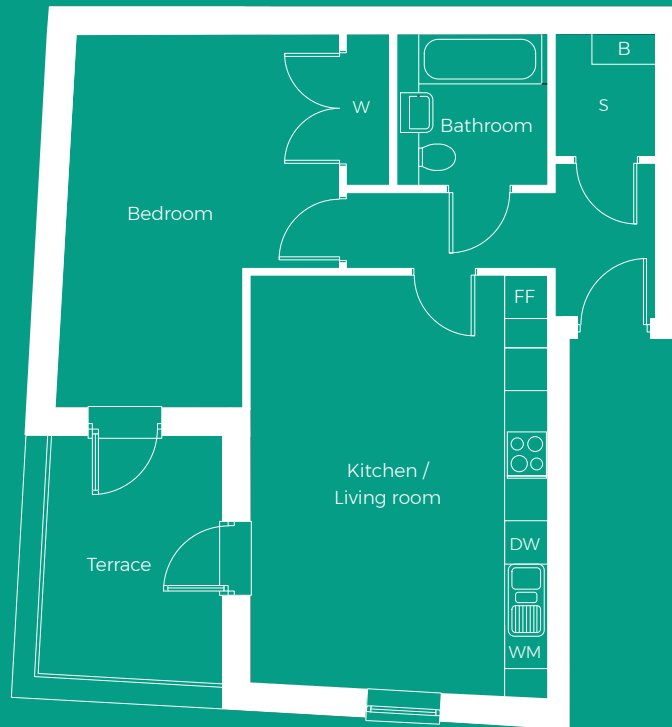

11 BLOSSOM HOUSE, 5 RESERVOIR WAY

**1
BED**

2ND FLOOR

	Imperial	Metric
Kitchen / Living room	19'0" x 13'7"	5.80m x 4.14m
Bedroom	17'0" x 12'4"	5.18m x 3.77m
Bathroom	6'11" x 6'11"	2.10m x 2.10m
Gross Internal Area	612sqft	56.9sqm
Terrace	11'2" x 8'0"	3.40m x 2.45m

- FF - **Fridge Freezer**
- WM - **Washer/dryer**
- DW - **Dishwasher**
- S - **Storage**
- W - **Wardrobe**
- B - **Boiler**