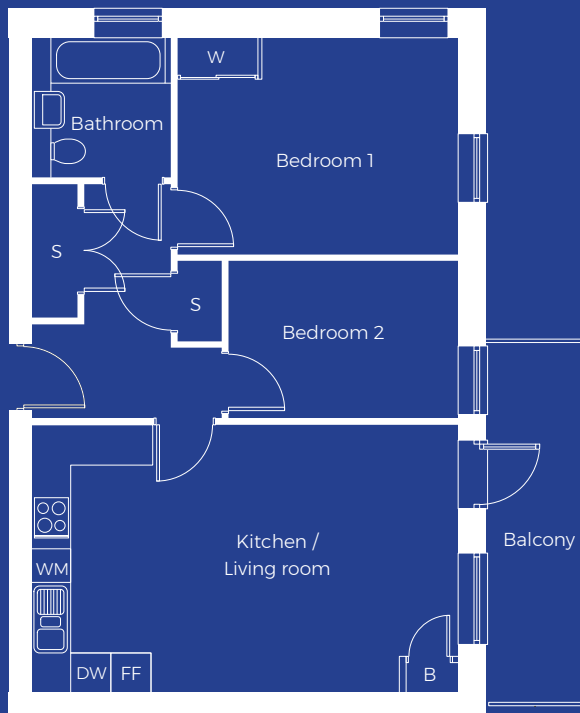

# 13 BLOSSOM HOUSE, 5 RESERVOIR WAY

**2  
BED**

2ND FLOOR

	Imperial	Metric
<b>Kitchen / Living room</b>	21'1" x 13'1"	6.42m x 4.00m
<b>Bedroom 1</b>	13'10" x 10'8"	4.22m x 3.25m
<b>Bedroom 2</b>	11'4" x 7'7"	3.45m x 2.35m
<b>Bathroom</b>	6'11" x 6'11"	2.10m x 2.10m
<b>Gross Internal Area</b>	676sqft	62.8sqm
<b>Balcony</b>	17'5" x 4'11"	5.30m x 1.50m

- FF - **Fridge Freezer**
- WM - **Washer/dryer**
- DW - **Dishwasher**
- S - **Storage**
- W - **Wardrobe**
- B - **Boiler**