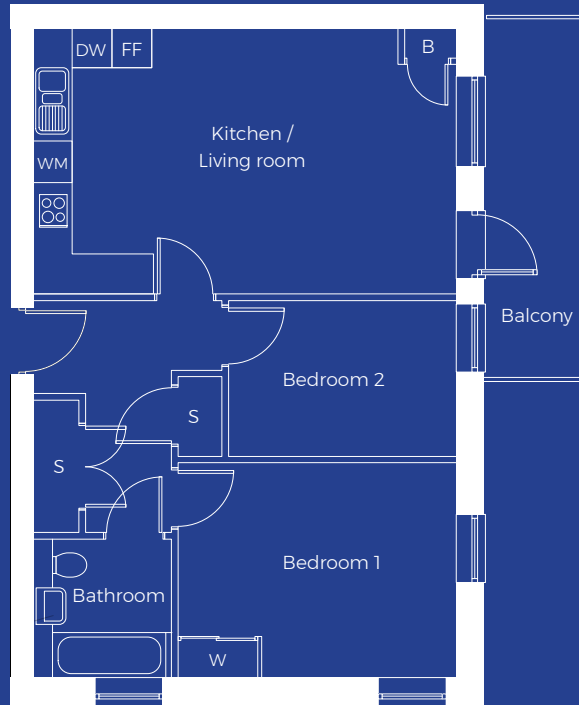

# 14 BLOSSOM HOUSE, 5 RESERVOIR WAY

**2  
BED**

2ND FLOOR

	Imperial	Metric
<b>Kitchen / Living room</b>	21'1" x 13'1"	6.42m x 4.00m
<b>Bedroom 1</b>	13'10" x 10'8"	4.22m x 3.25m
<b>Bedroom 2</b>	11'4" x 7'7"	3.45m x 2.35m
<b>Bathroom</b>	6'11" x 6'11"	2.10m x 2.10m
<b>Gross Internal Area</b>	676sqft	62.8sqm
<b>Balcony</b>	17'5" x 4'11"	5.30m x 1.50m

- FF - **Fridge Freezer**
- WM - **Washer/dryer**
- DW - **Dishwasher**
- S - **Storage**
- W - **Wardrobe**
- B - **Boiler**