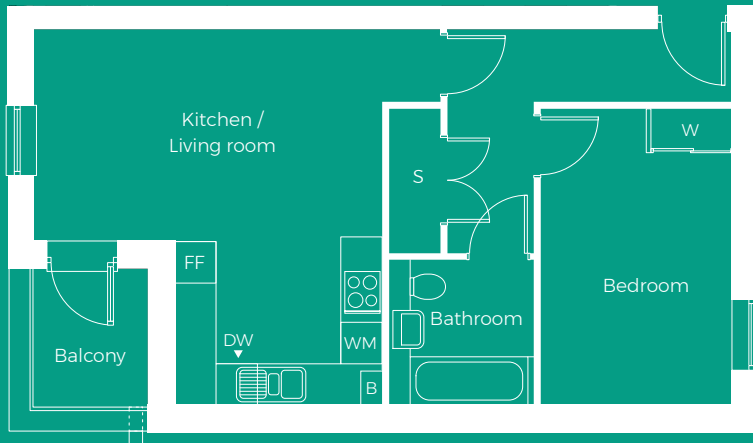

15 BLOSSOM HOUSE, 5 RESERVOIR WAY

**1
BED**

2ND FLOOR

	Imperial	Metric
Kitchen / Living room	17'11" x 16'7"	5.47m x 5.05m
Bedroom	14'1" x 9'2"	4.29m x 2.80m
Bathroom	6'11" x 6'11"	2.10m x 2.10m
Gross Internal Area	542sqft	50.4sqm
Balcony	7'2" x 6'1"	2.2m x 1.85m

- FF - **Fridge Freezer**
- WM - **Washer/dryer**
- DW - **Dishwasher**
- S - **Storage**
- W - **Wardrobe**
- B - **Boiler**